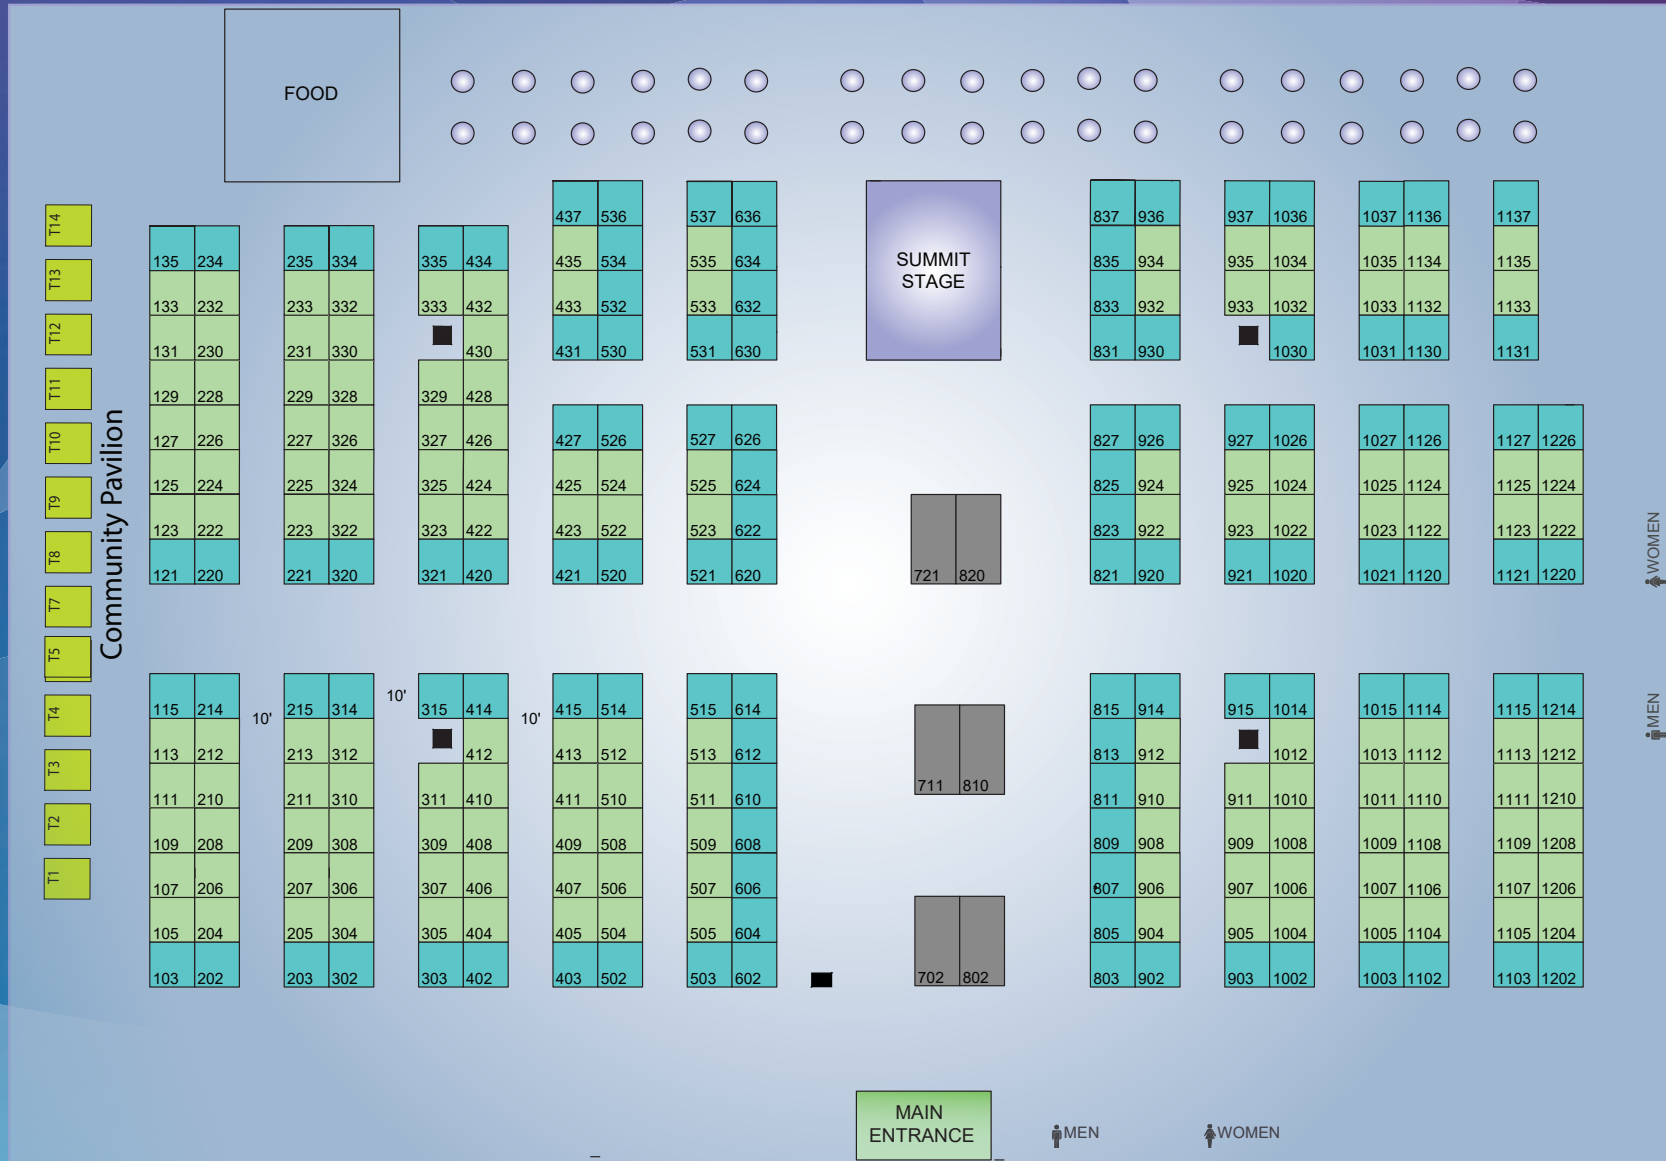

# Expo Hall C Floor Plan

For more information visit [rmdconline.com](http://rmdconline.com)

- \$1,795
- \$1,495
- = Column
- = Round Table

**Booth Size**  
 10' x 10'

**Booth Cost**  
 \$1,495 & \$1,795

**Show Colors**  
 Drape: Black